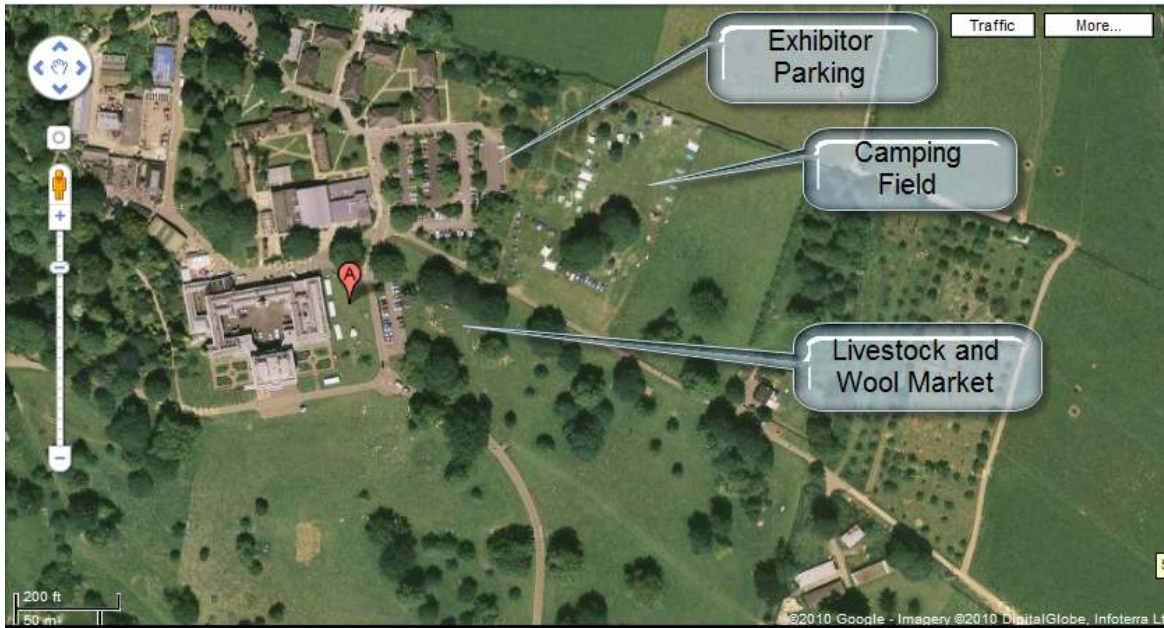

Travel Directions to FibreFest 2011

Site Overview

FibreFest 2011 is being held in the campus and grounds of

Bickton College, East Budleigh, Budleigh Salterton,

Devon, EX9 7BY

T: 01395 562400   F: 01395 562344

*To locate Point 'A' on your Google Map® enter **50.670451,-3.316236** in the 'Search Maps' box.*

Please be aware that if you use your GPS navigator to get to this location it may lead you a merry dance!

By Car:

*Leave the **M5** at Junction 30 and take the **A376** (signposted **Exmouth, Sidmouth and Bickton Park**). At the first roundabout take the second exit, the **A3052** (signposted **Seaton, Sidmouth and Bickton Park**) and continue for about eight miles until you descend a steep hill and reach the outskirts of the village of **Newton Poppleford**. At the first mini roundabout, turn right onto **Exmouth Road** (the **B3178**, signposted **Exmouth and Bickton Park**). After two miles, you will arrive at **Bickton College** main entrance on the right hand side, following a sharp right-hand bend and just before Bickton Park. Proceed through the arched gatehouse and follow the FibreFest parking signs.*