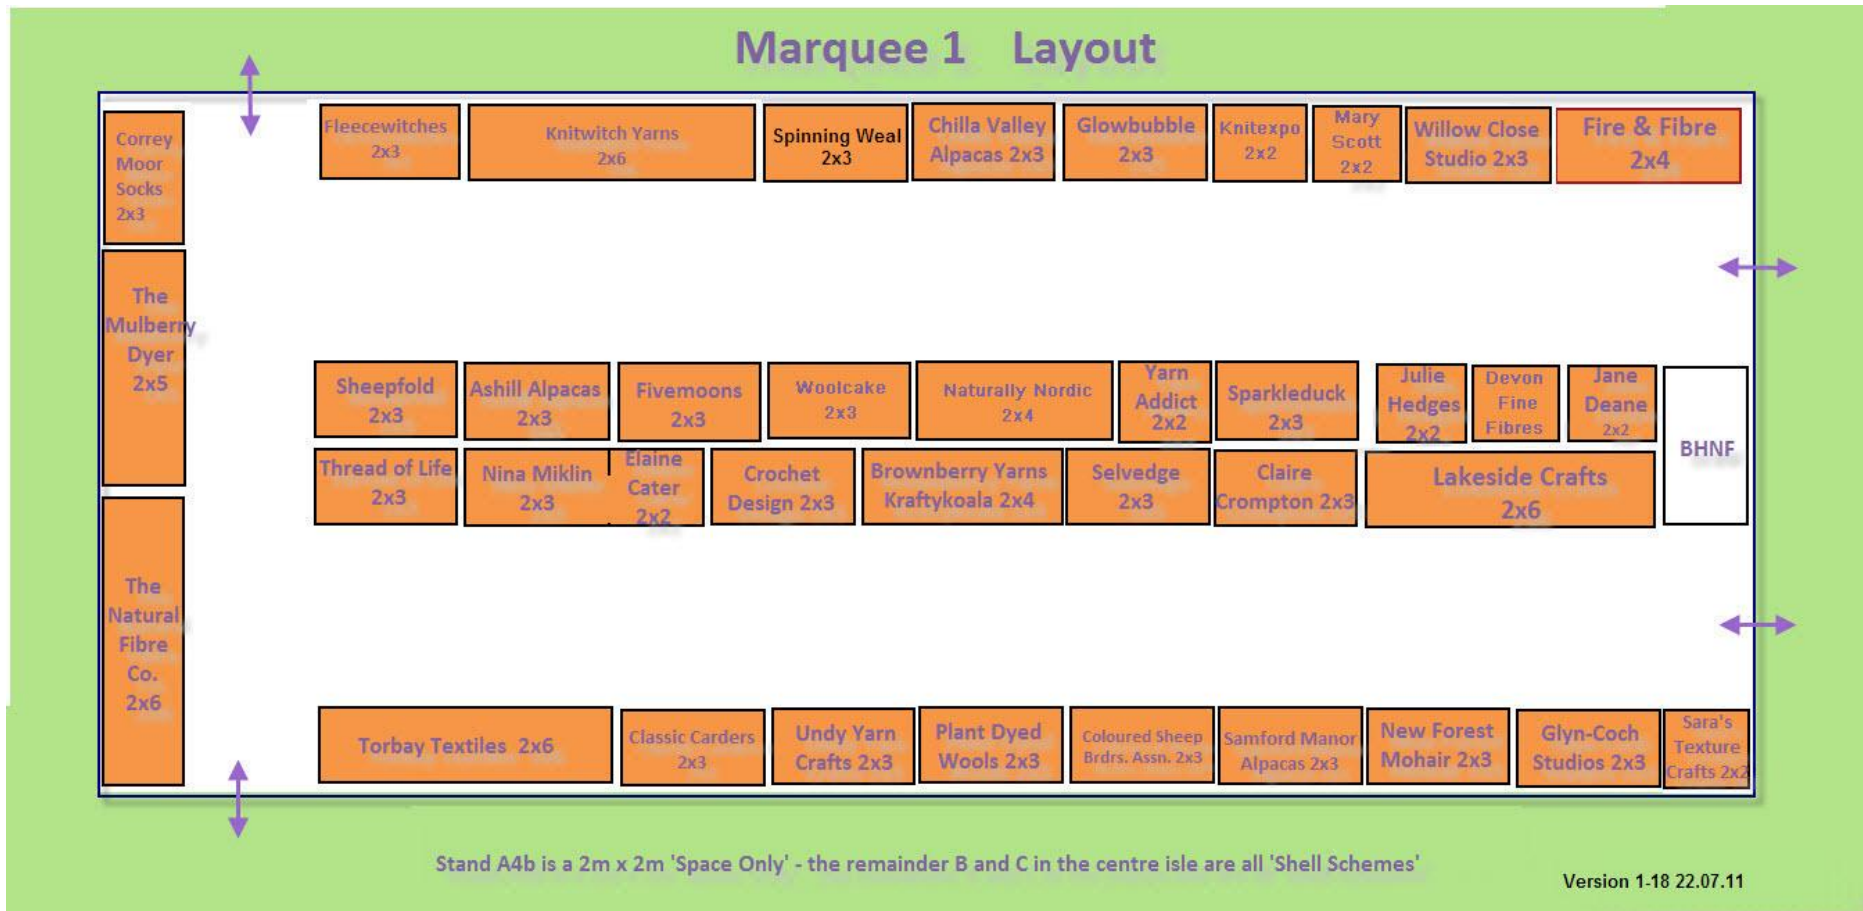

## Exhibition Layout

---

## Trade Stand Plan in Marquee 1

The layout shows the Final Booking arrangements.

## Trade Stand Plan in the Main Hall

The layout shows the Final Booking arrangements.

## Trade Stand Plan in the Wool Market

The layout shows the Final Booking arrangements.