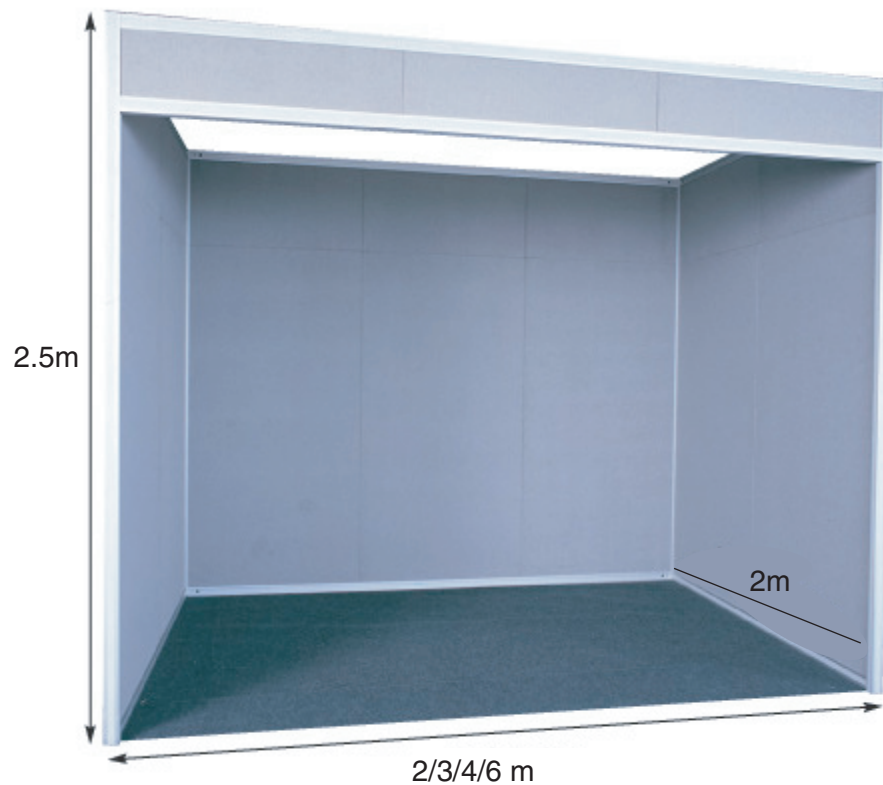

Quadraform Shell Scheme

1. Quadraform shell schemes are available in designated areas of the event marquee.
2. All units are 2m deep.
3. Units are available as 2x2m 2x3m 2x4m 2x6m.
4. Units are covered in grey cloth suitable for velcro fixing.
5. No screw fixing, staples or bluetack is allowed on any facia.
6. Support hooks can be hung over the top of the shell scheme.
7. Quadraform shell schemes are rigid aluminium framed with fabric covered display panels.